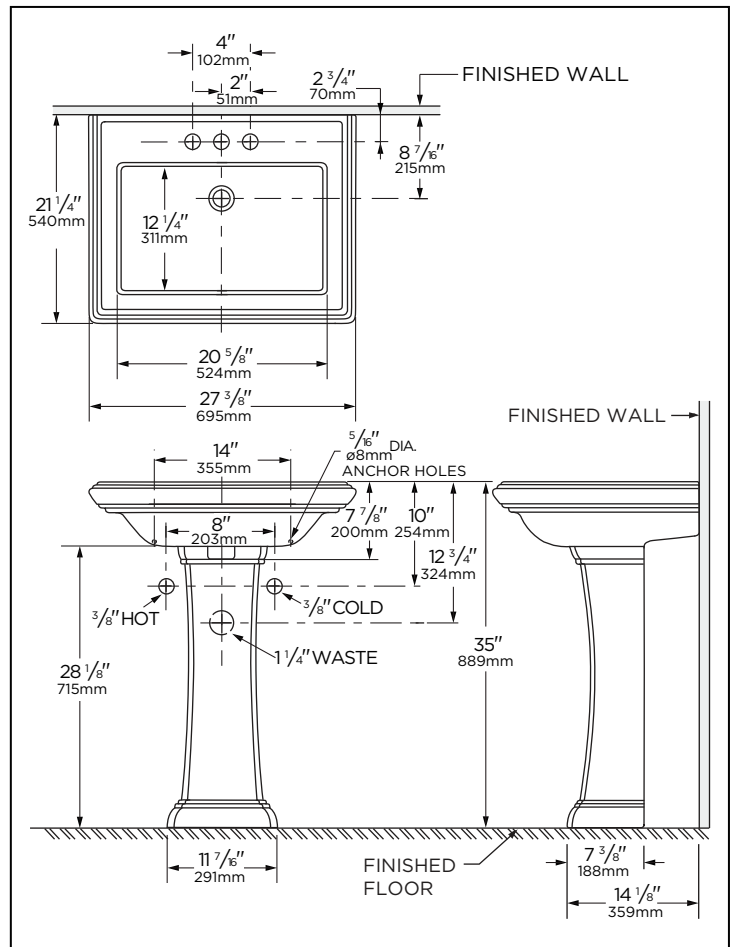

Warranty:

- Limited Lifetime on Vitreous China, refer to the website for more details.

NOTES: All dimensions are in inches and millimeters. Illustrations may not be drawn to scale.

IMPORTANT: Dimensions of fixtures are nominal and may vary within the range of tolerances established by ASME standard A112.19.2/CSA B45.1

PLUMBERS NOTE: Provide suitable reinforcement for all wall supports.